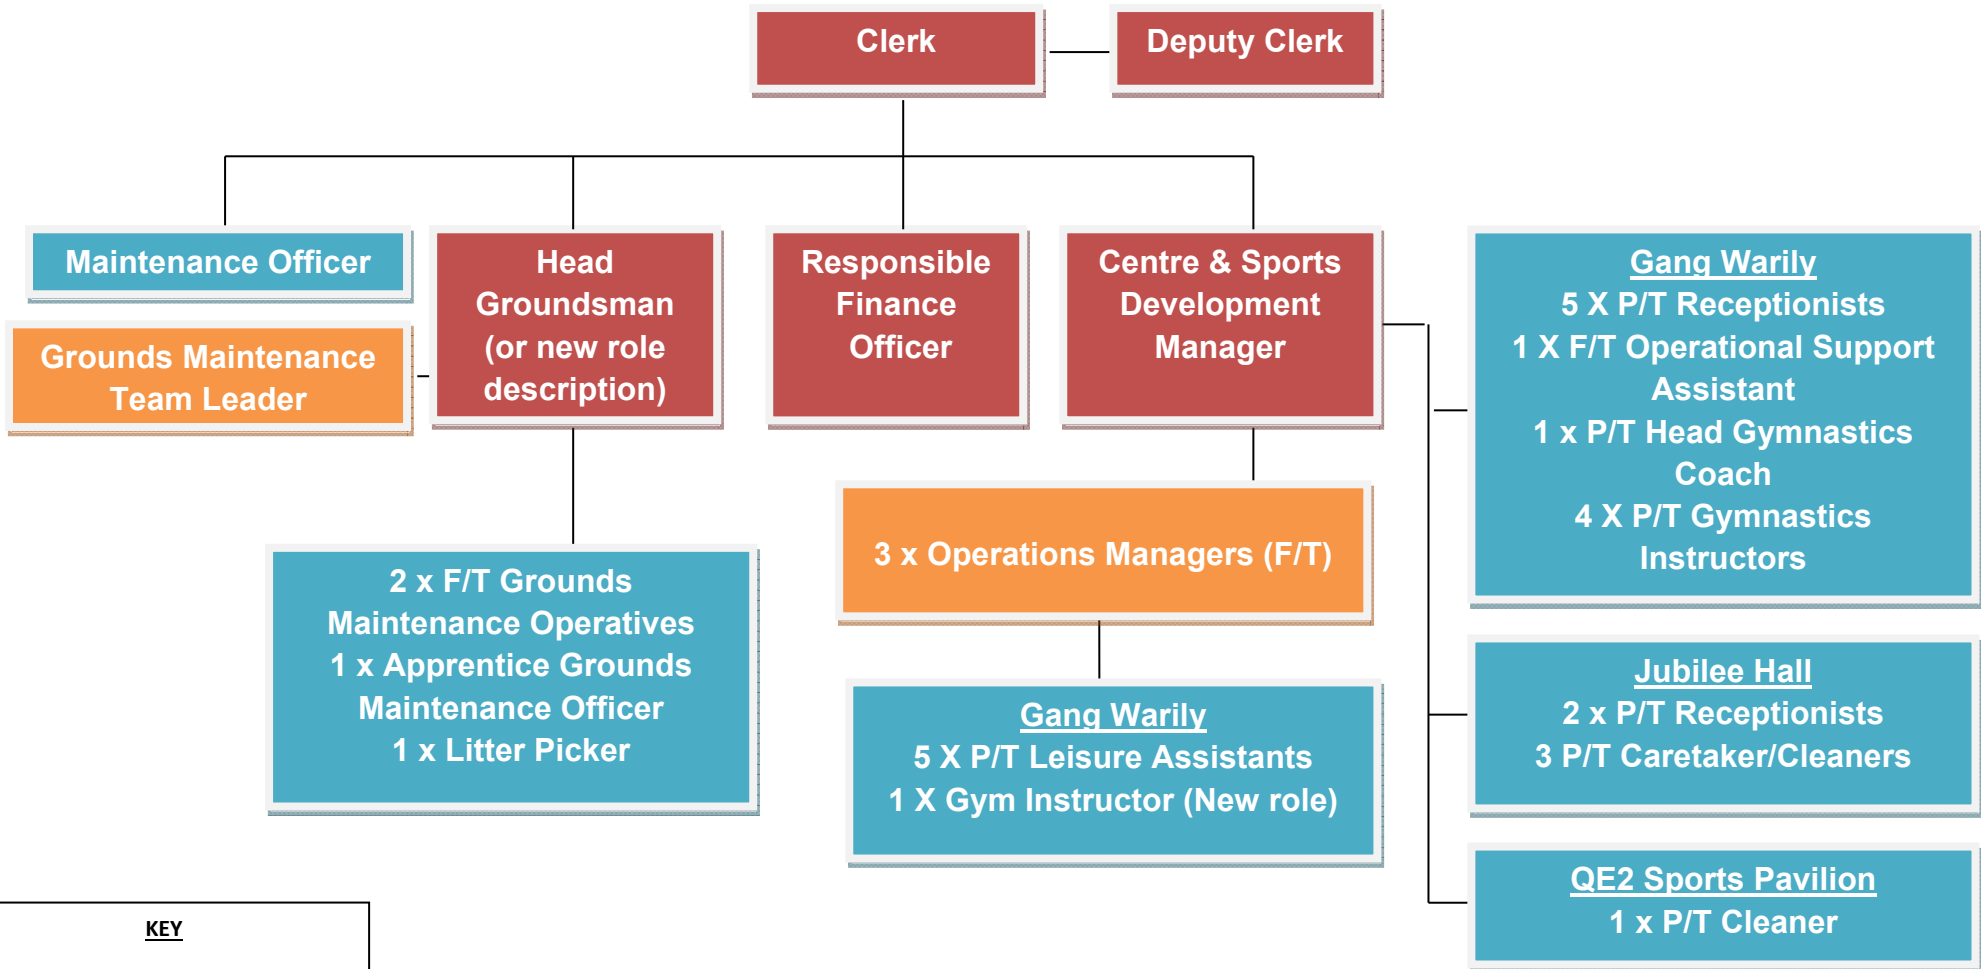

Fawley Parish Council – Revised Organisational Chart September 2016

KEY

-  Senior Management Team
-  Middle Management/Supervisor
-  Staff