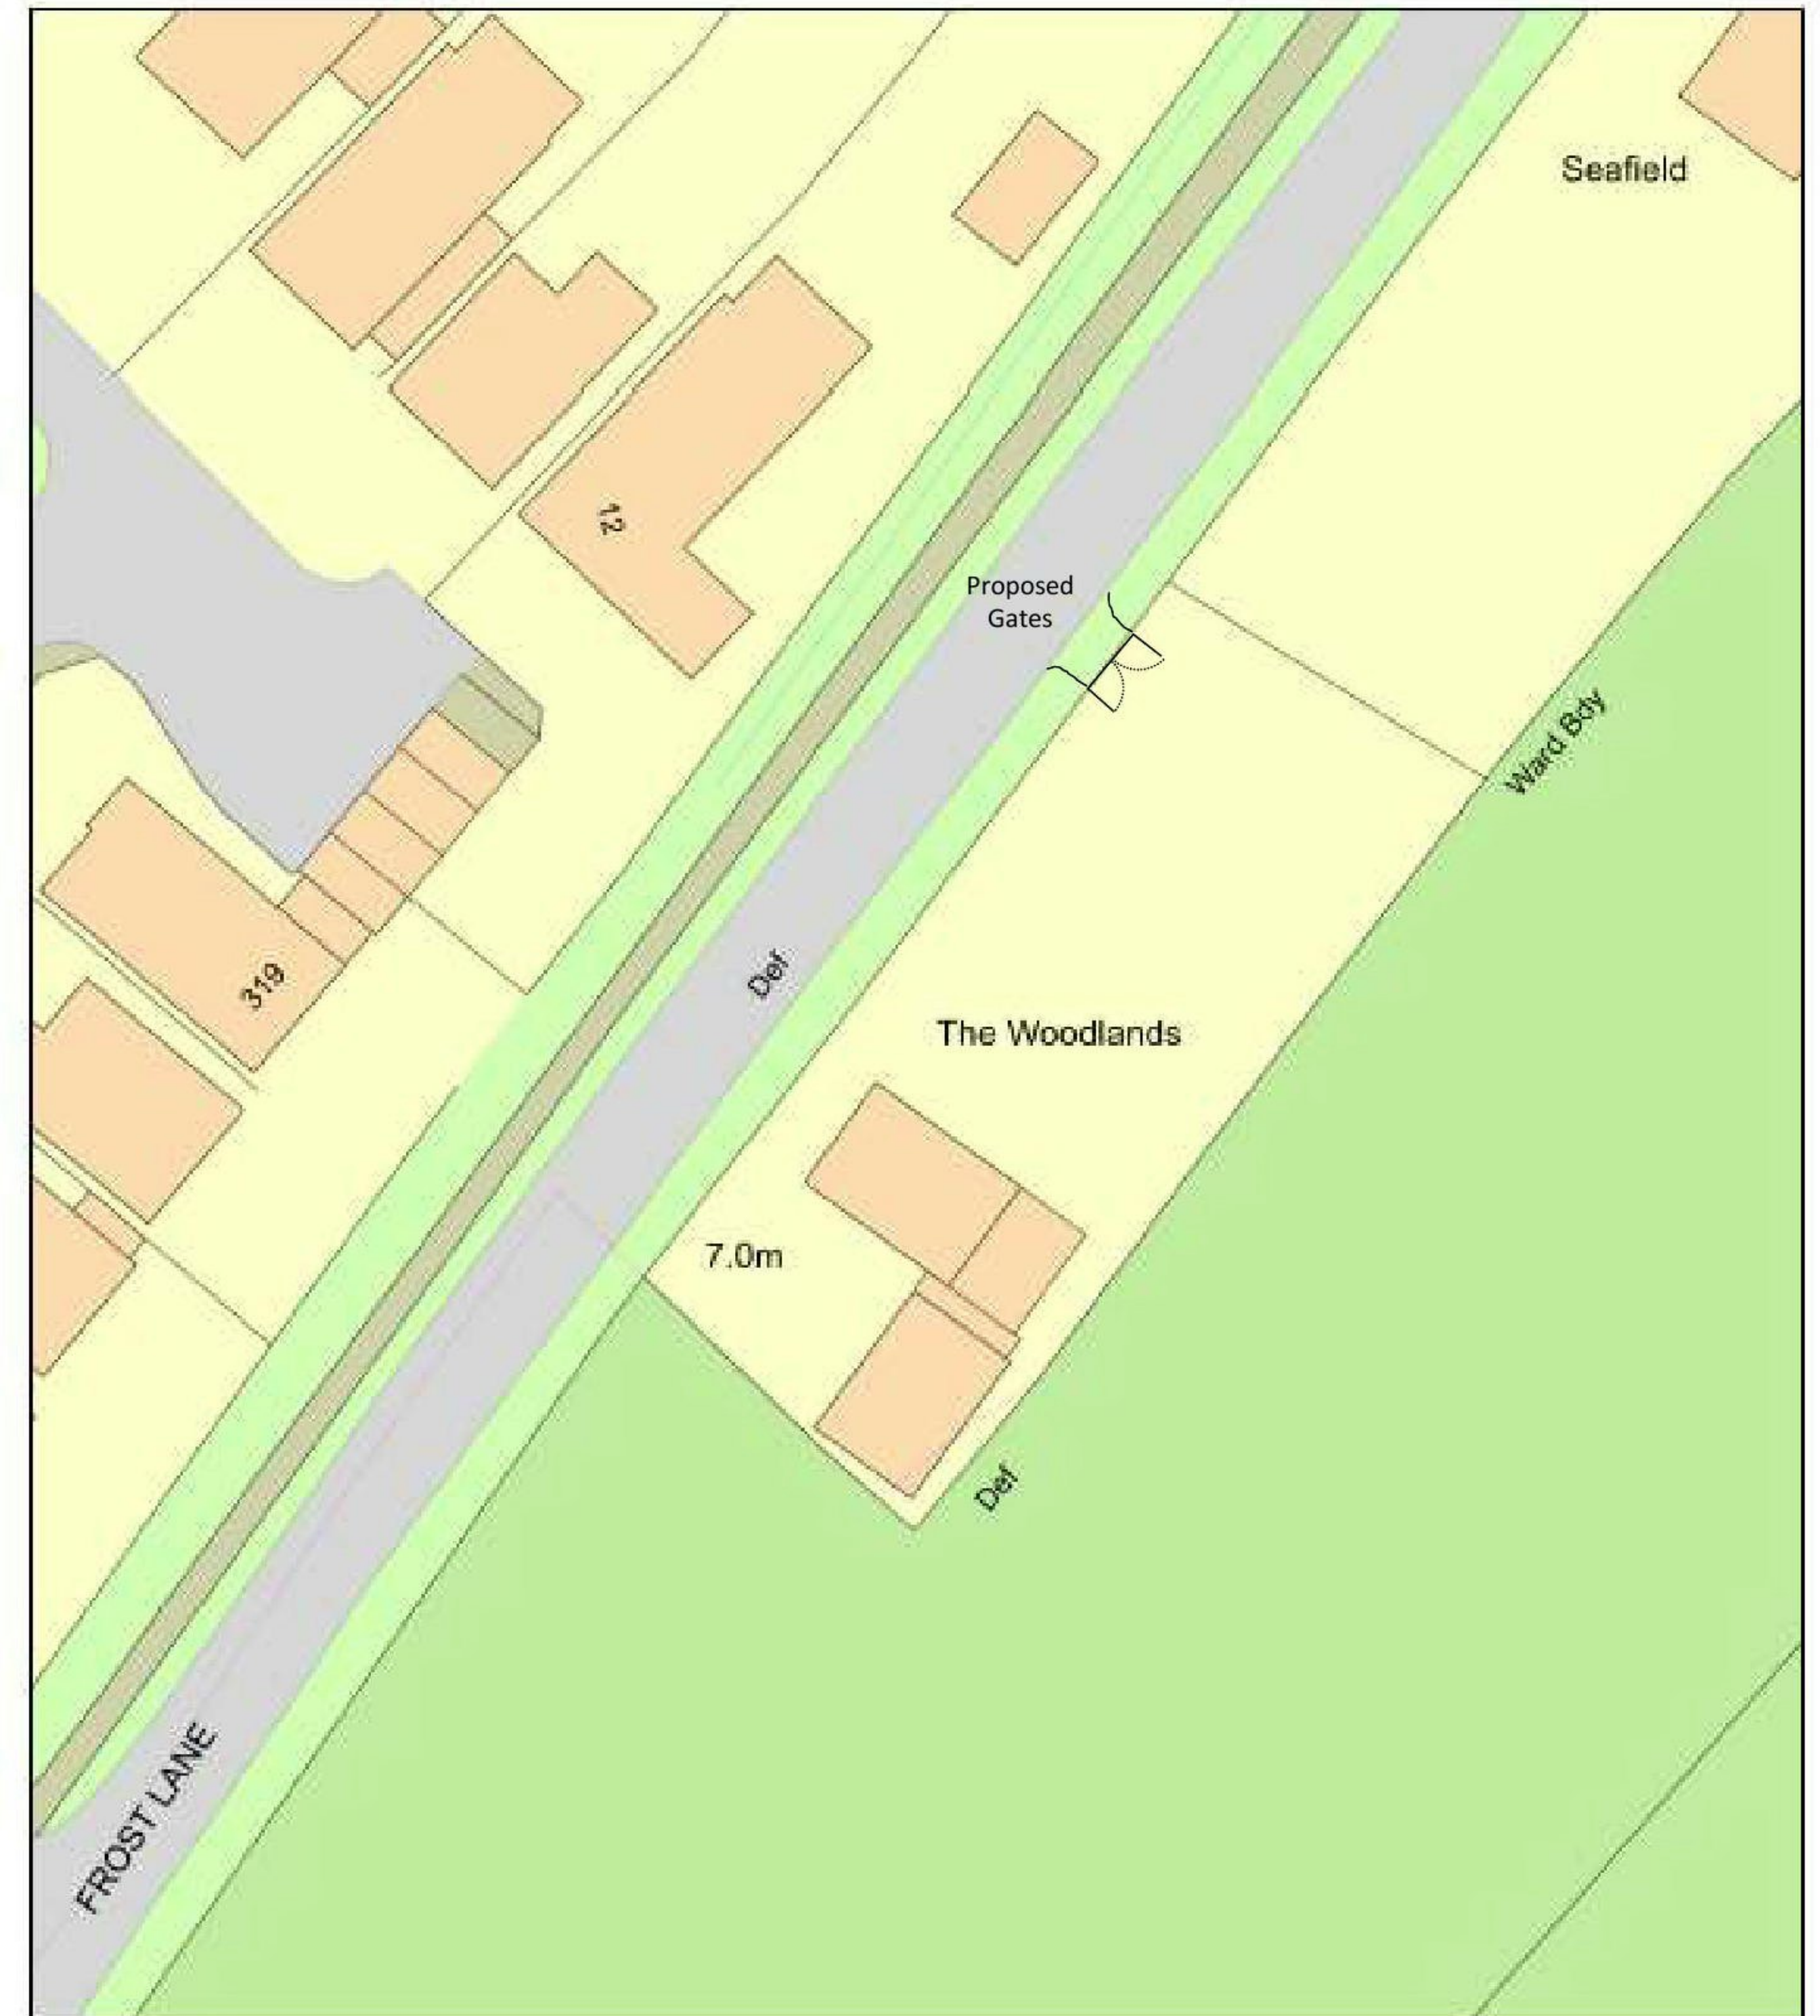

Location Plan - Woodlands, SO45 3NB

Plan Produced for: Nick Belson
Date Produced: 20 May 2022
Plan Reference Number: TQRQM22140140140716
Scale: 1:1250 @ A4

Site Plan - Woodlands - SO45 3NB

Plan Produced for: Nick Belson
Date Produced: 20 May 2022
Plan Reference Number: TQRQM22140141226650
Scale: 1:500 @ A4